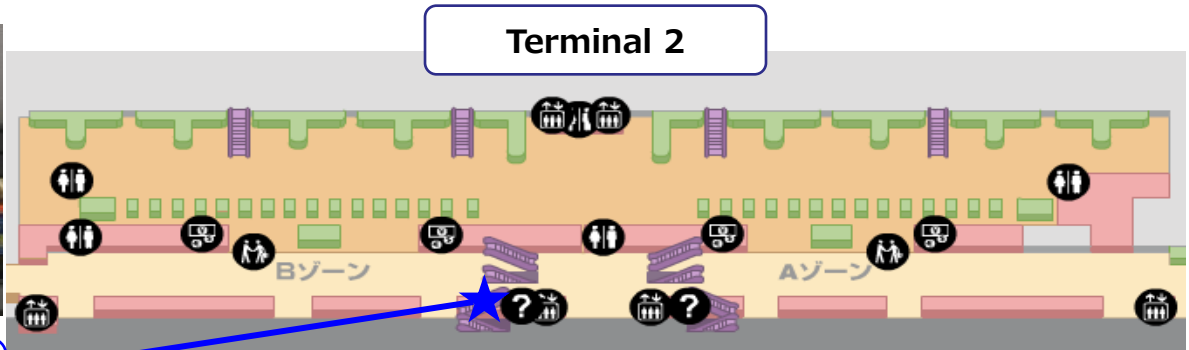

CIRP2018 Information counter in the international arrival lobbies at Narita and Haneda airports

- ◆Narita Terminal 1/2: Located in the center of each terminal's Arrival Lobby(1F)
- ◆Haneda International Passenger Terminal: Arrival Lobby (2F)

Narita International Airport

Meeting Service Counter

Haneda Airport – International Terminal