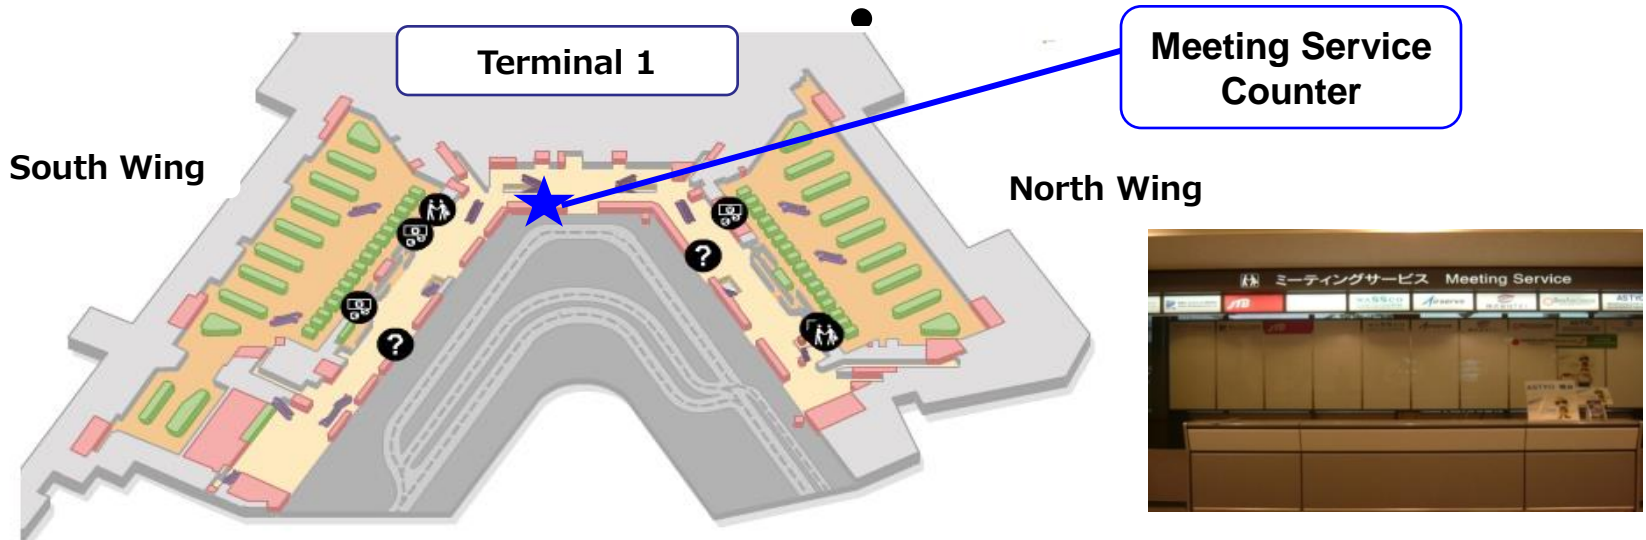

CIRP2018 Information counter in the international arrival lobbies at Narita and Haneda airports

- ◆Narita Terminal 1/2: Located in the center of each terminal's Arrival Lobby(1F)
- ◆Haneda International Passenger Terminal: Arrival Lobby (2F)

Narita International Airport

Meeting Service Counter

Haneda Airport – International Terminal